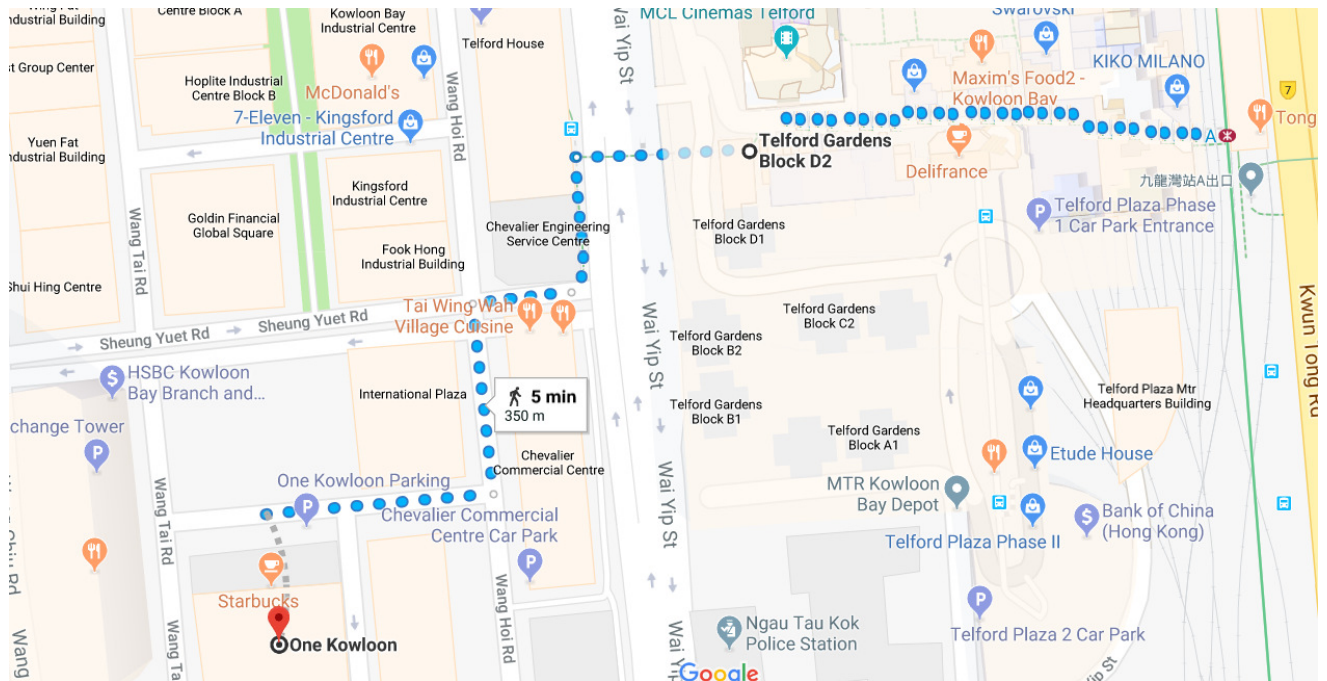

PVH Far East Office Address 公司地址 :

10/F One Kowloon, 1 Wang Yuen Street, Kowloon Bay, Kowloon

一號九龍 - 九龍九龍灣宏遠街 1 號 10 樓 (近國際交易中心)

Amy Siu Tel: 2738 6559

Walking Direction from Kowloon Bay MTR Station to PVH office (takes about 8-10 mins)

Get out from Exit A to Telford Plaza direction > inside the mall ...

pass by Zara > Starbucks then take the stairs then out of the mall, there is a Maxim Café, few jewelry shops, Market Place, some phone shops, walk thru these shops ...

There's a staircase for a bridge, walk through there then and get down from the left side staircase ... go straight > cross the road there's a Park n Shop Supermarket, pass the supermarket and a small money exchange store then there is a traffic light at the left, cross the road you will find a stationery store, walk straight and cross the road then you will see a glass building, we are there.